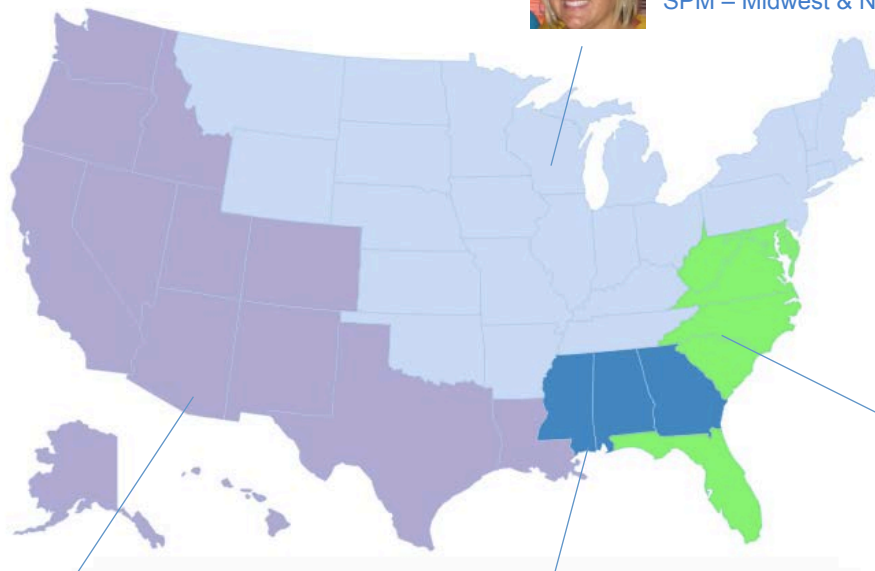

Sales Territories & Contact Information
Strategic Partner Manager Team

MicroCorp's team of Strategic Partner Managers boast an average of 18 years of channel experience.

Engaging with Strategic Partner Managers

- Introductions to MicroCorp partners
- Providing new partner leads
- Arranging local events
- Managing complex sales

Erica Hering-Kovacs
SPM – Midwest & Northeast

David Burgeson
SPM - TX & Southwest

Cyndie Briggs
SPM - GA, AL, MS

Chris O'Brien	VP of Sales	678-810-0285	chris.obrien@microcorp.com
Cyndie Briggs	Strategic Partner Manager – GA-AL-MS	678-810-0289	cynthia.briggs@microcorp.com
David Burgeson	Strategic Partner Manager - Texas & SW	972-457-3681	david.burgeson@microcorp.com
Erica Hering-Kovacs	Strategic Partner Manager – Midwest, NE	513-280-4116	erica.hering-kovacs@microcorp.com
Monica Lester	Strategic Partner Manager - Southeast	678-810-0282	monica.lester@microcorp.com