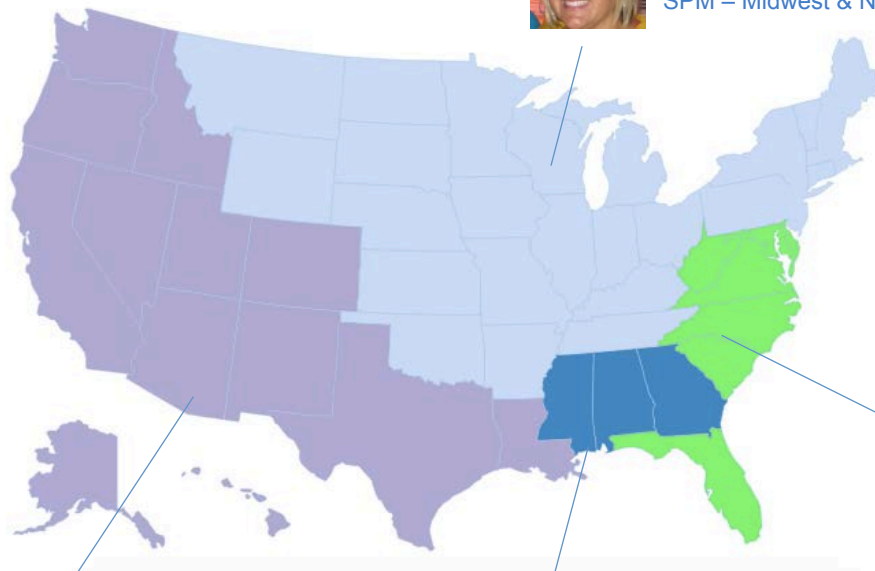

Sales Territories & Contact Information
Strategic Partner Manager Team

MicroCorp's team of Strategic Partner Managers boast an average of 18 years of channel experience.

Engaging with Strategic Partner Managers

- Introductions to MicroCorp partners
- Providing new partner leads
- Arranging local events
- Managing complex sales

Chris O'Brien
VP of Sales

Erica Hering-Kovacs
SPM – Midwest & Northeast

Monica Lester
SPM - Southeast